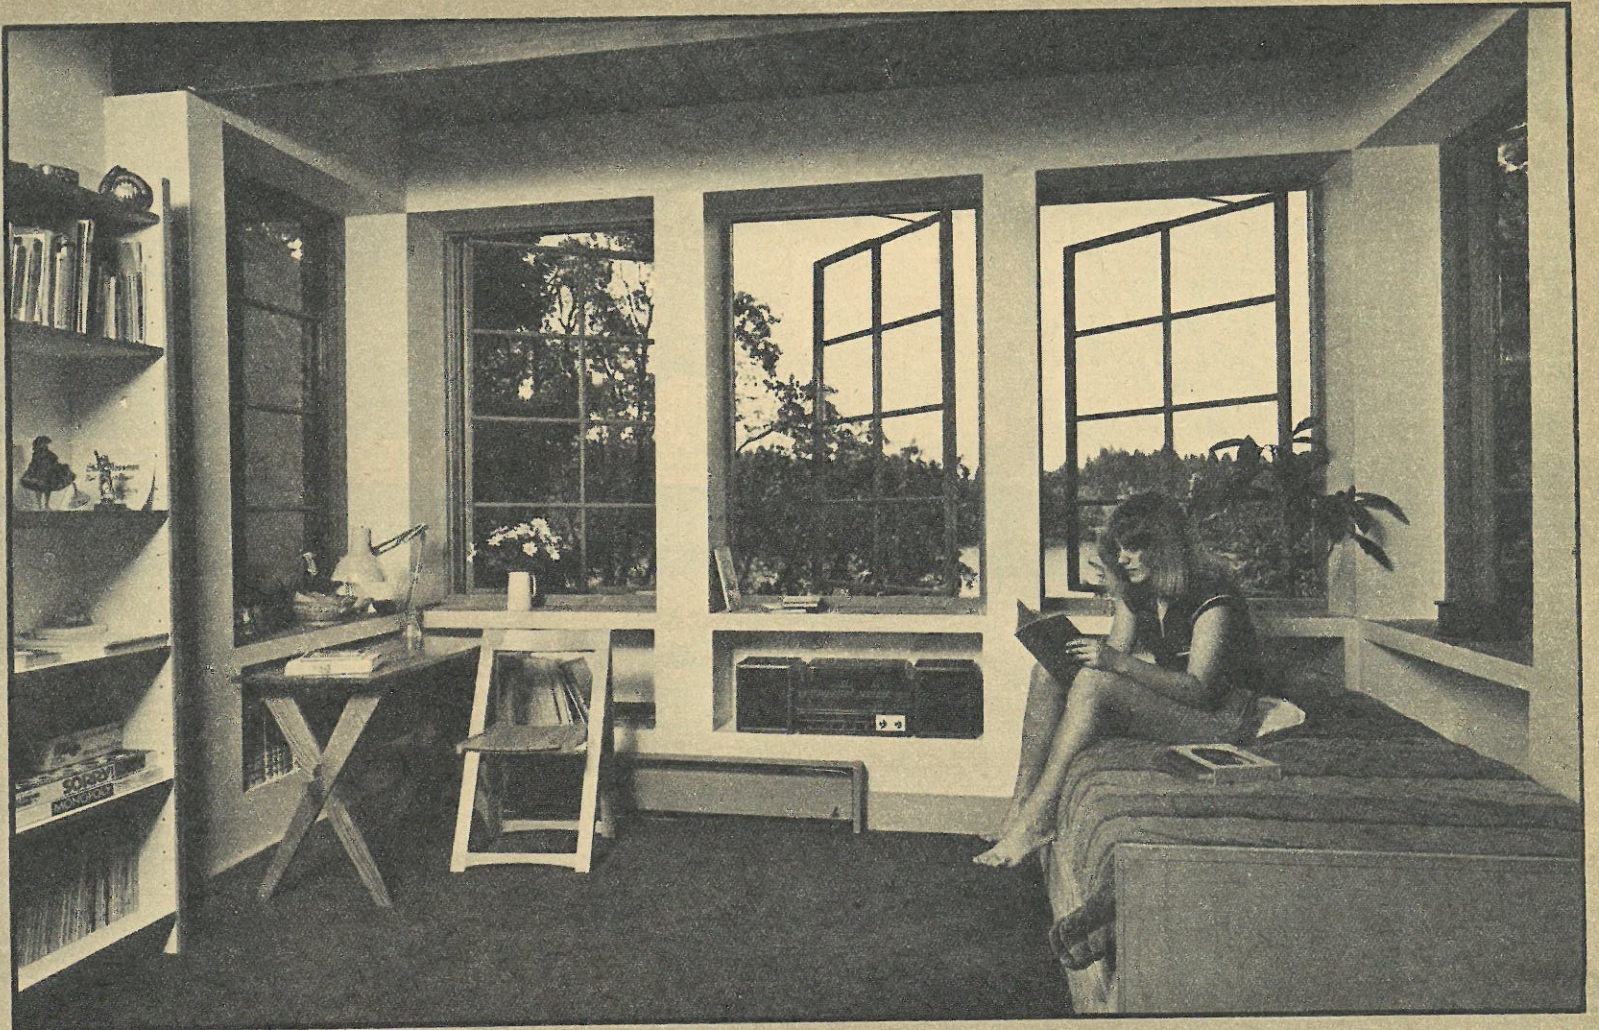

LAND YACHT

Sara reads in her bedroom. Just visible out the windows is a view of a Puget Sound inlet.

Casual Elegance

This oak dining room set features the clean, crisp, contemporary design of a parson's leg extension table and lower back chairs to accentuate today's casual dining lifestyle. You select your favorite fabric for the chairs.

The credenza has "touch latch" doors and a silverware drawers. The china top features glass end and door panels and double lighting.

Kiln dried oak and hand oiling and waxing processes make this set an exceptional value in high quality furniture.