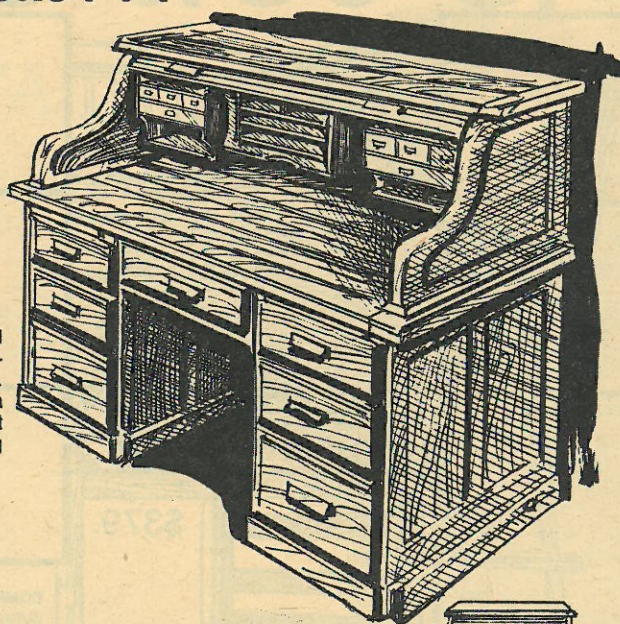

Sale price

\$795.

Send your children back to school prepared—with this antique reproduction roll top desk—50" high, 55" wide, 29½" deep. It features 5 drawers, a multitude of pigeon holes, 2 pull out boards for typing. Brass hardware and a finished back.