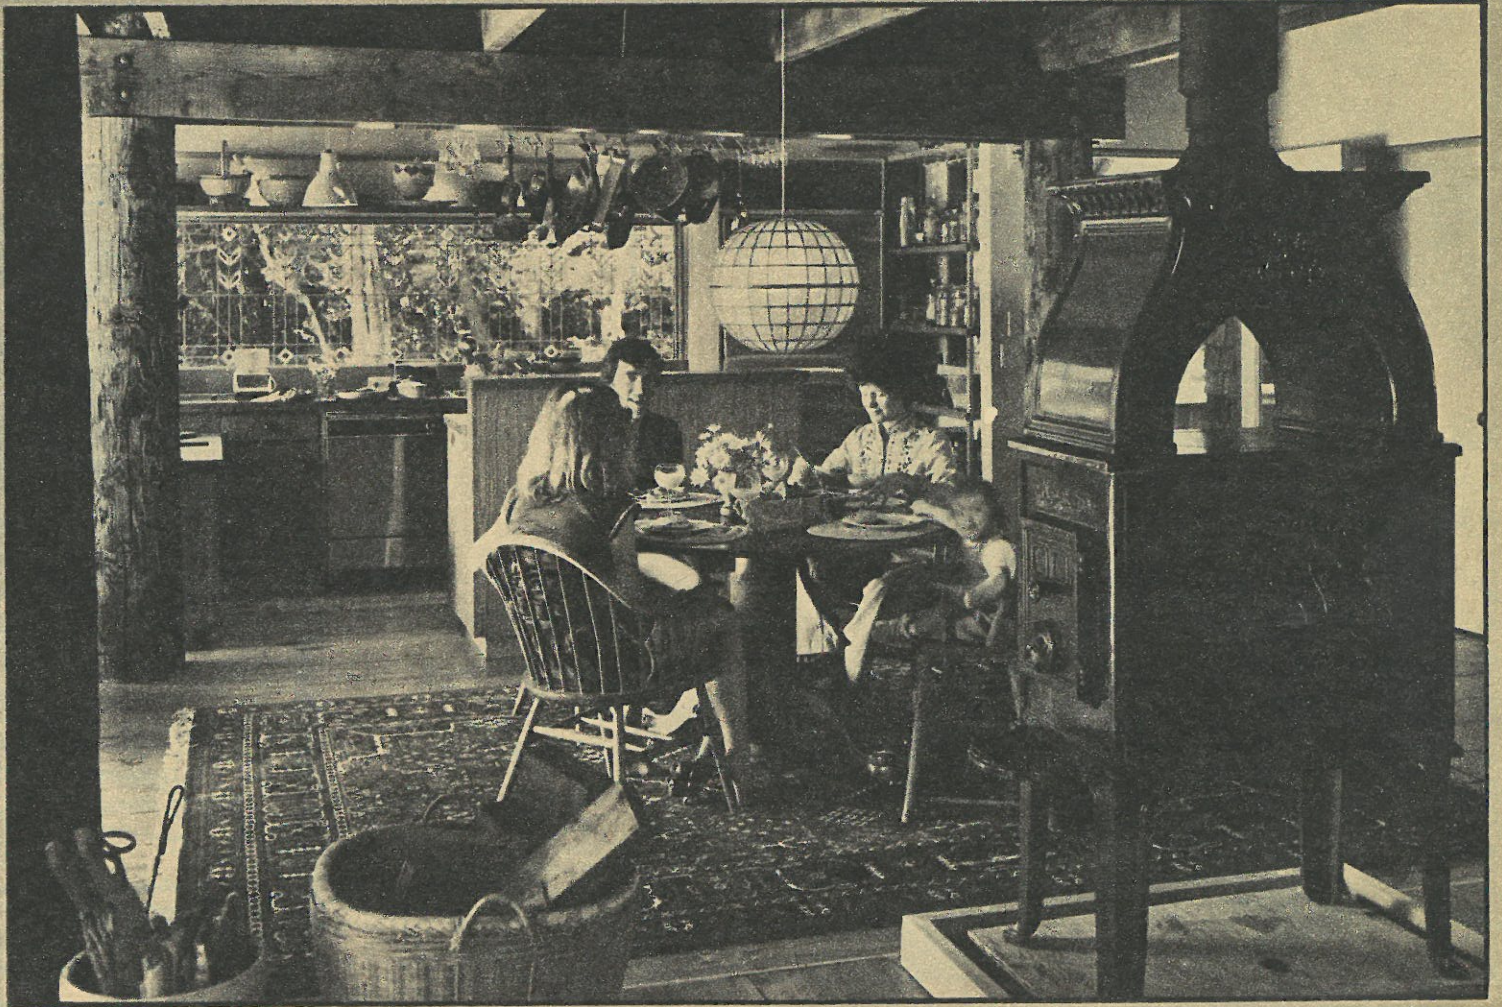

Open Evenings
Wednesday and Friday
Closed Monday
Sunday 12:30-4:30 p.m.

Ryan's
FINE FURNITURE

11306 Lake City Way N.E.
Seattle, Washington 98125
364-4030

LAND YACHT

The Isleys, and their children, Sara and Benson, in what is truly the heart of the house — the dining area. Mrs. Isley particularly enjoys the open kitchen which keeps her in contact with the family. To continue that feeling, she requested that the storage areas, such as the shelf above her head to the right, be open so everything is exposed. The dining table is antique, but the wool carpet, made in Holland, is new, as are the chairs.