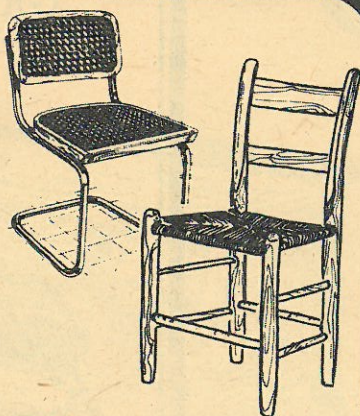

the **Chair Store**® Butcher Block Shop
OUR GRAND GRAND OPENING SALE CONTINUES . . .

10%-40% SAVINGS

on

BUTCHER BLOCK DINING TABLES, OAK PARQUET TABLES, WORK TABLES; CHAIRS, CARTS, ROCKERS, STOOLS, DESKS, ETC. all from our regular stock

open everyday—But hurry
Sale Ends Saturday!

all items subject to prior sale

TUKWILA
16600 Southcenter Pkwy
Near Toys R Us 575-3900

BELLEVUE
14603 N. E. 20th 746-1944
Sternco Center - Overlake

LYNNWOOD
Alderwood Place - 28th Ave. West
Near Alderwood Mall 771-1944