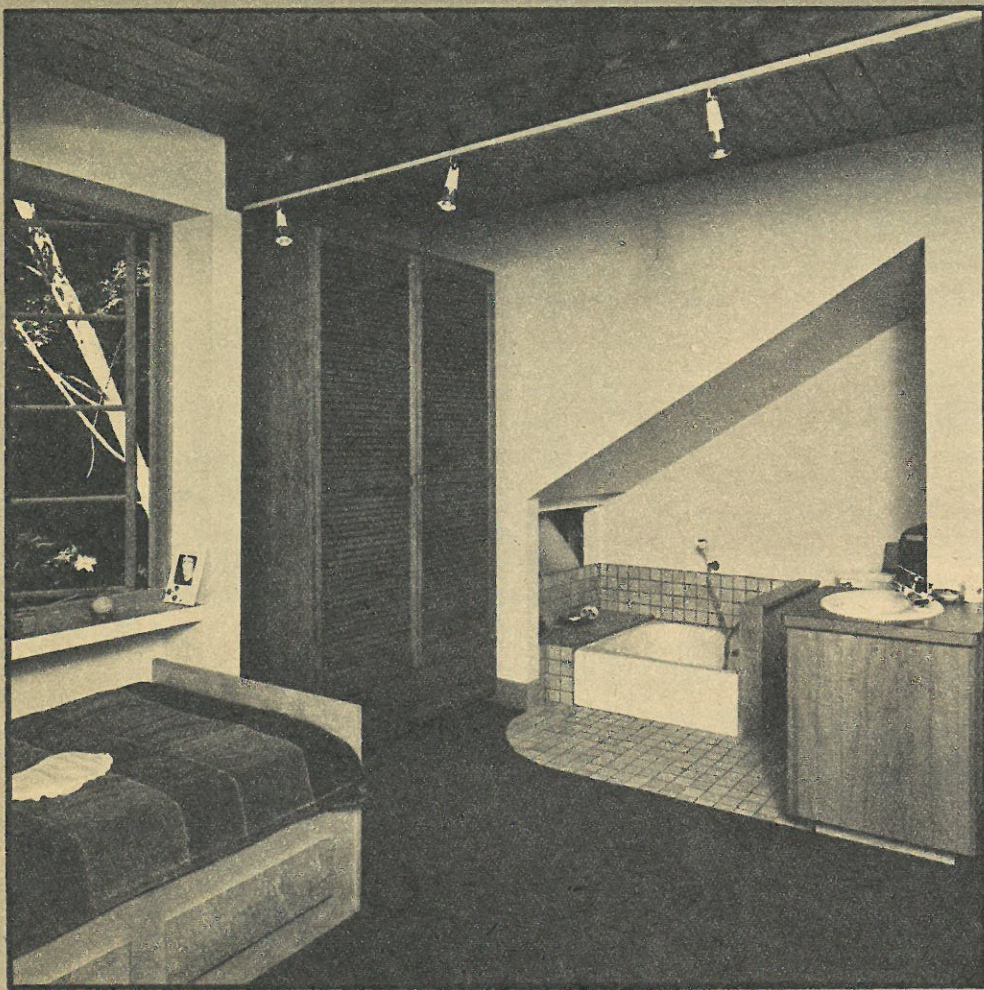

The credenza has "touch latch" doors and a silverware drawers. The china top features glass end and door panels and double lighting.

Kiln dried oak and hand oiling and waxing processes make this set an exceptional value in high quality furniture.

THE MAIN INTERIOR
A FINE FURNITURE STORE

open weekdays 10-9/sat 10-6/sun 12-6

downtown bellevue corner of 106th & main st./455-4434

An unusual element of Sara's bedroom is this corner bath with minishower, toilet and sink.