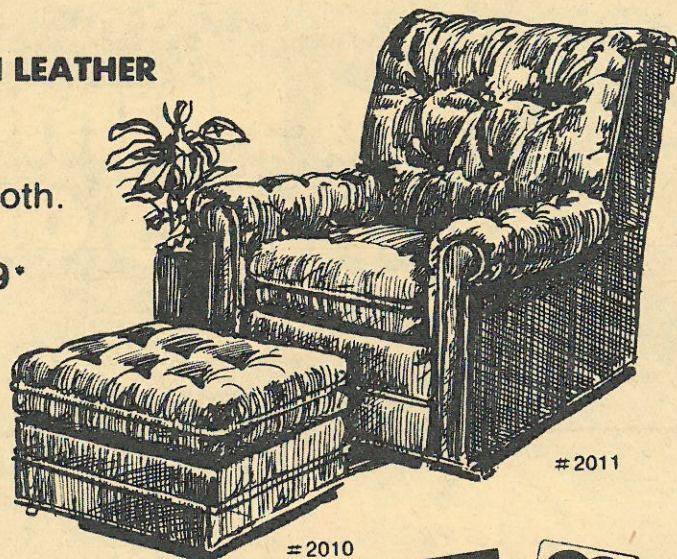

Mr. Esky's Fine Furniture

109 Broadway East 322-1616

SEMI ANNUAL STOREWIDE CLEARANCE SALE

GENUINE TOP GRAIN LEATHER

reg. \$1474.
SAVE \$506 on both.
Chair **SALE \$699.***
Ottoman **SALE \$269***

Lush plush top grain leather lounge chair and ottoman features hardwood frames, and plush comfortable cushions. A long life of elegant, "easy to care," comfort.

This is just one outstanding example—You'll discover great saving in Leather, Brass beds and Oak furniture.

SALE ENDS AUGUST 30th

*Cash and carry price

TERMS 30 MONTH FINANCING plus 5 month layaway

#2011

#2010