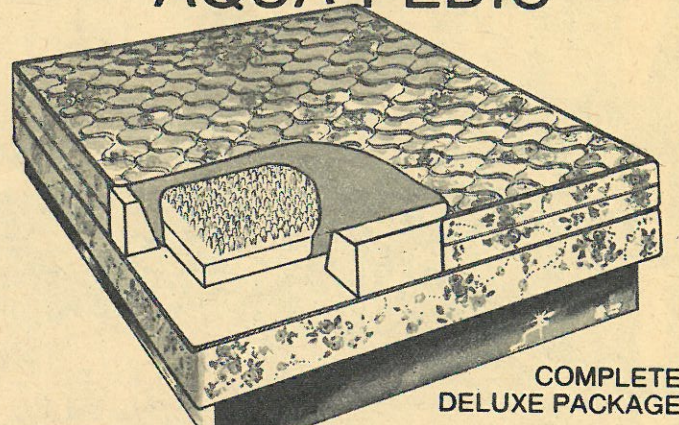

This is just one outstanding example—You'll discover great saving in Leather, Brass beds and Oak furniture.

SALE ENDS AUGUST 30th

*Cash and carry price

TERMS 30 MONTH FINANCING plus 5 month layaway

#2011

#2010

Introducing a better night's sleep...
AQUA-PEDIC

COMPLETE DELUXE PACKAGE

MORGAN FLOTATION SYSTEM

- ★ What a breakthrough in waterbed sleeping
- ★ "Human Engineered" with Aqua Massage convolutions

- Exclusive Advantages for You:
- more supportive
 - especially designed to dissipate wave action faster
 - no extra baffle seams
 - uses less water
 - less surface tension and seam strain
 - high quality and exclusive "visible leak detection method"