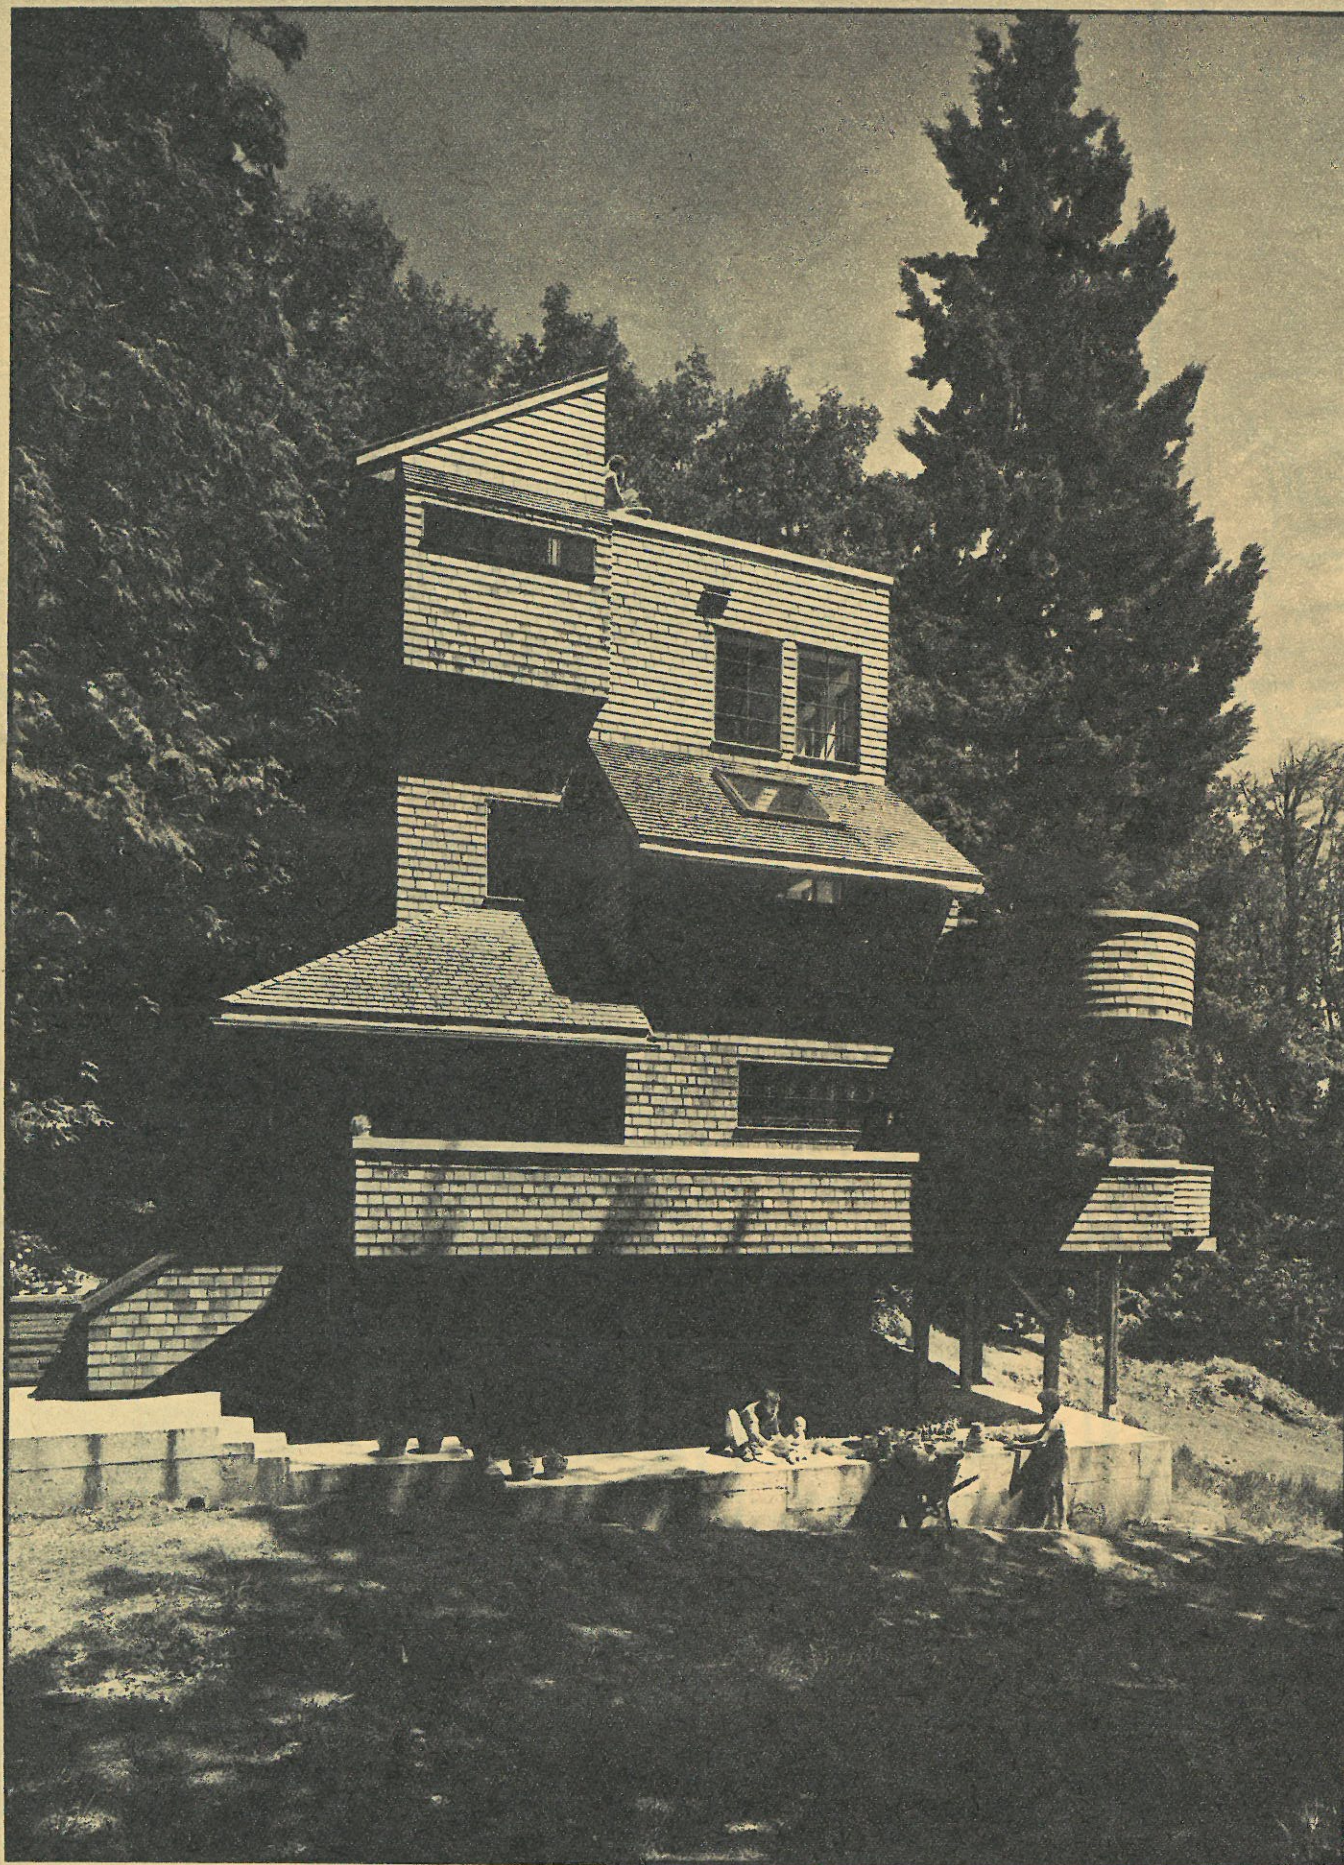

Land Yacht on Bainbridge

WRITTEN BY ELIZABETH RHODES
PHOTOGRAPHED BY PAUL HARPER

Bill and Minne Isley, and their son, Benson, tend plants on the lower level of their Bainbridge home. Isley, an architect, designed it.

You can't see the dramatic, soaring cedar-shingled home from the road, but if you could, what you'd be seeing is a land yacht surrounded by an acreage condominium.

Huh?

That's exactly what it is, this three-year-old home owned by the Isleys — Bill, the architect who designed it, and Minne (pronounced "Minnie") who designs and manufactures baby clothes. The couple has two children, Sara, 15, and Benson, 3.

The Isleys' Bainbridge residence is the result of some highly individualistic thinking. To begin with, it borrows heavily from their previous home, a vintage 50-foot yacht on Lake Union. After living there five years, the space-strapped family decided to move but without giving up the charm and coziness of their ocean-going home.